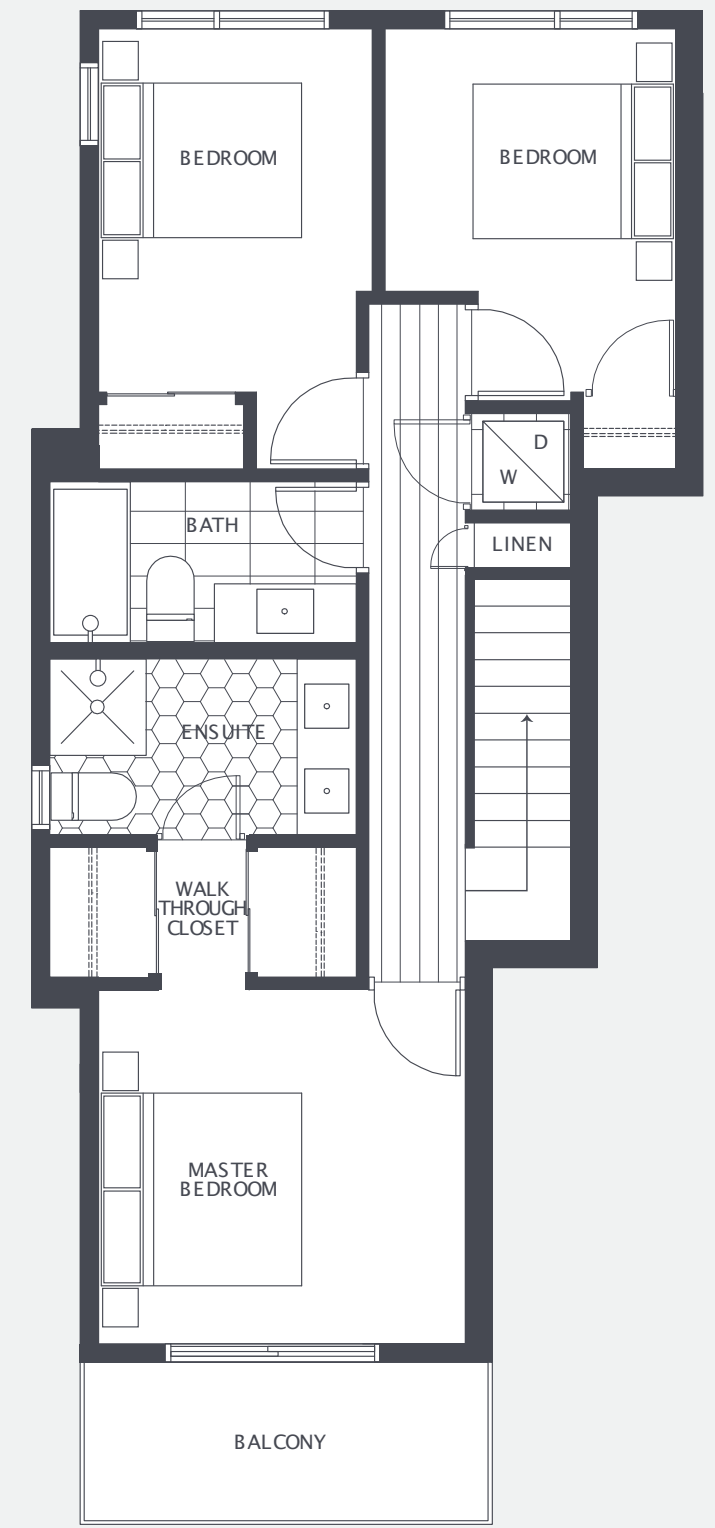

Dwell²⁴

PLAN B5
4 BEDROOM
3.5 BATH

INTERIOR
1,638 SQ.FT.

OUTDOOR
775 SQ.FT.

GROUND FLOOR

2ND FLOOR

3RD FLOOR

B⁵