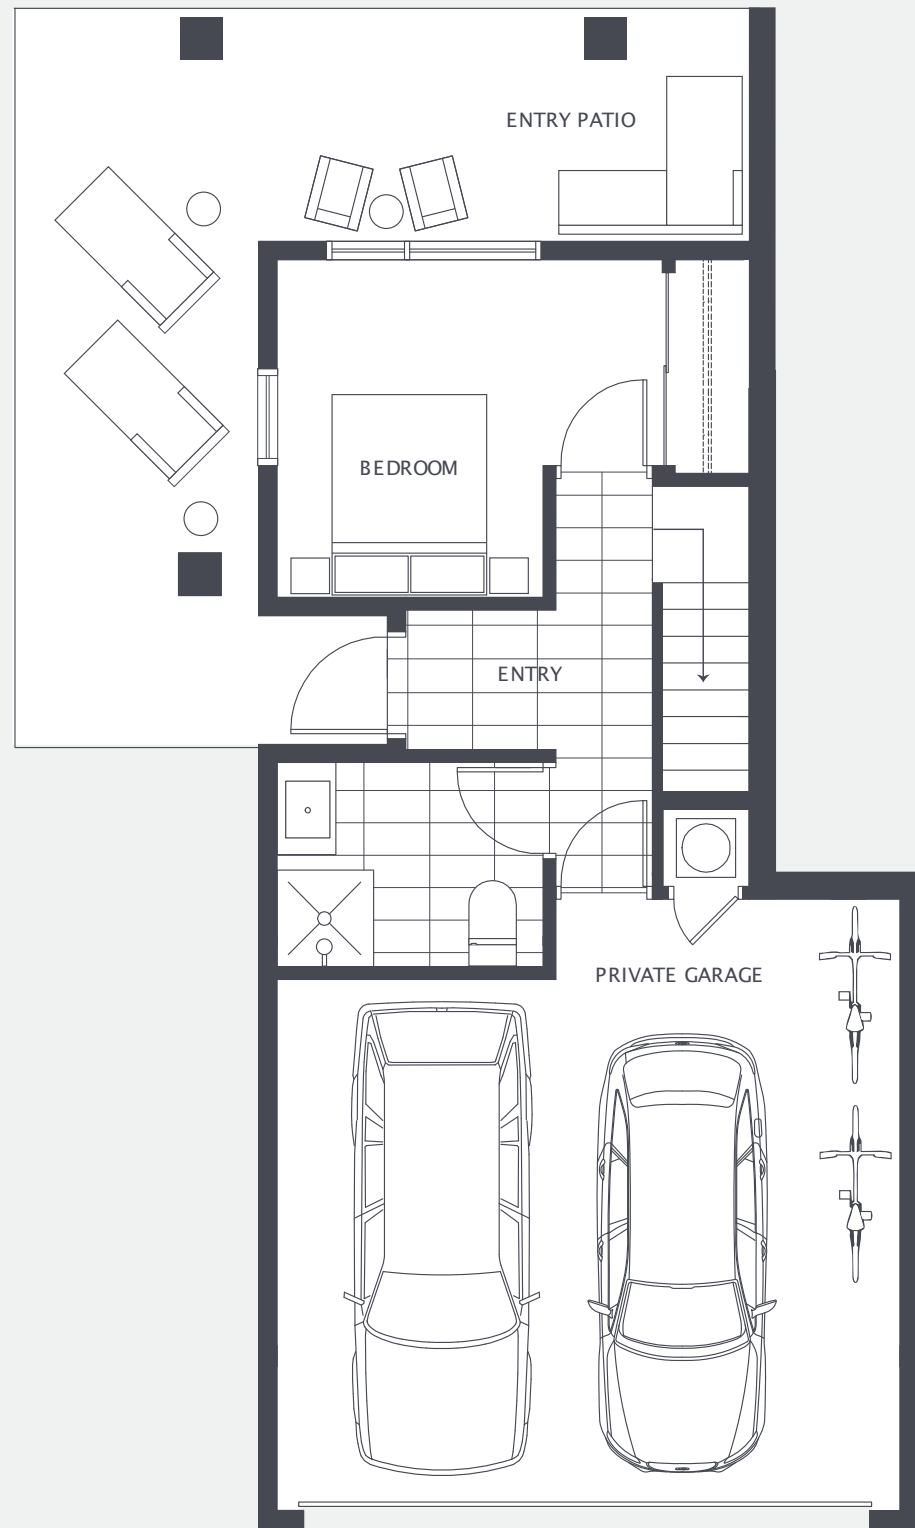

Dwell²⁴

PLAN B5
4 BEDROOM
3.5 BATH

INTERIOR
1,638 SQ.FT.

OUTDOOR
775 SQ.FT.

GROUND FLOOR

2ND FLOOR

3RD FLOOR

B⁵