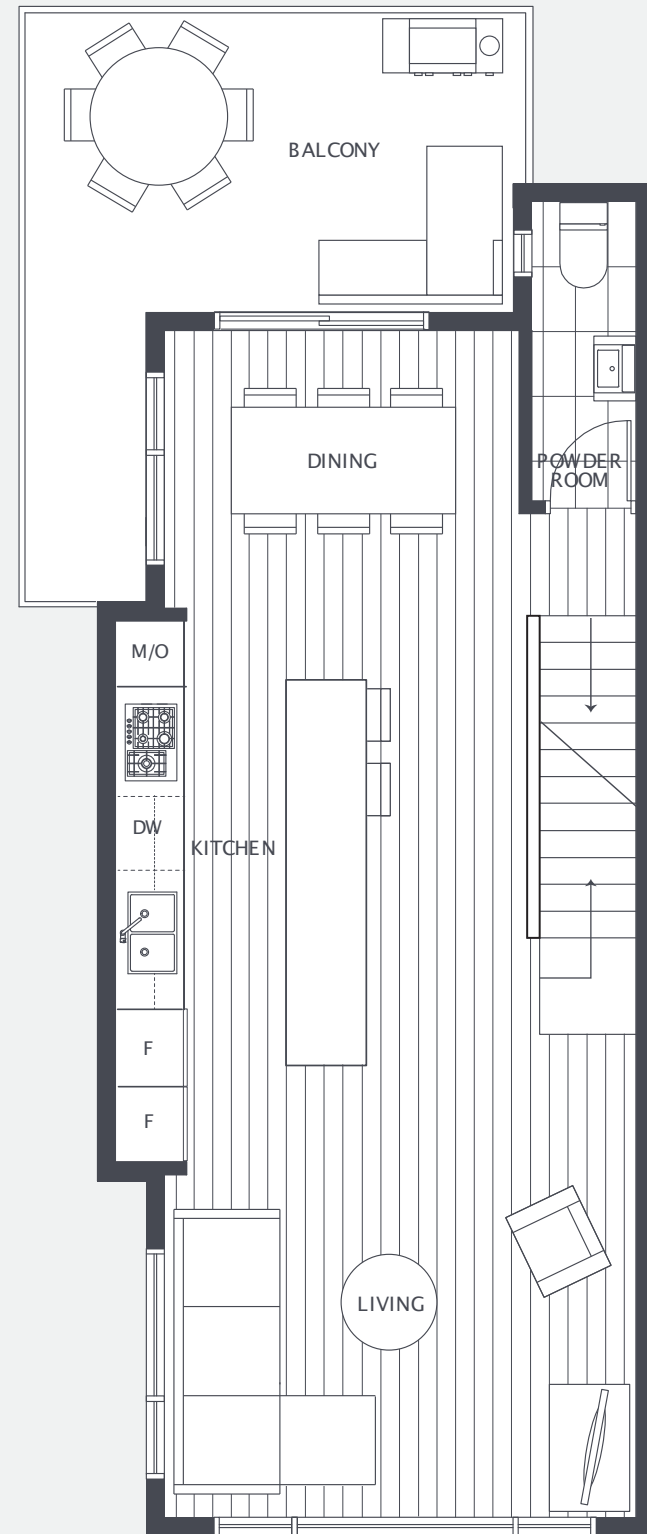

Dwell²⁴

PLAN B5
4 BEDROOM
3.5 BATH

INTERIOR
1,638 SQ.FT.

OUTDOOR
775 SQ.FT.

GROUND FLOOR

2ND FLOOR

3RD FLOOR

B⁵