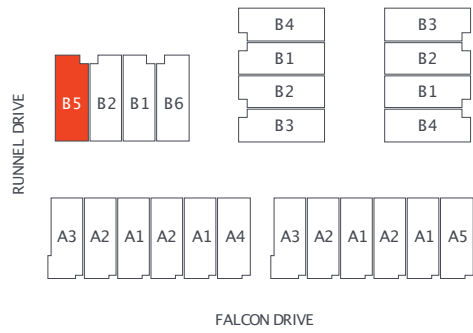

Dwell²⁴

PLAN B5
4 BEDROOM
3.5 BATH

INTERIOR
1,638 SQ.FT.

OUTDOOR
775 SQ.FT.

GROUND FLOOR

2ND FLOOR

3RD FLOOR

B⁵